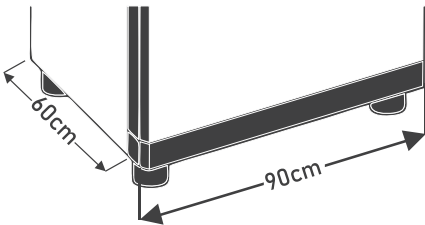

MODEL

Ultra 400 – Silver

- Efficient For Baking Large Items
- Timer Control For Efficient Baking
- Auto Electric Ignition
- Ever Lasting Crystal Metal Look
- Grill System For The Ultimate Grilling
- Premium Quality Knobs

Specifications

Salient Features