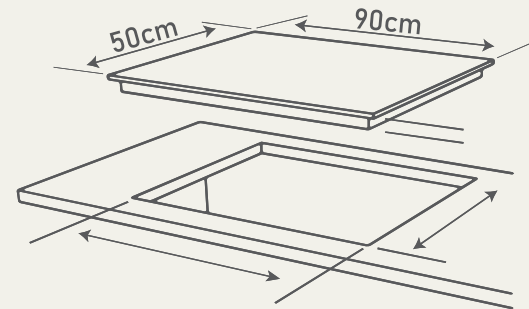

MODEL : WC-3333

- Powerful 3 Brass burners and stands for rapid heating of large pots
- Cast Iron Grills
- Electric ignition and smart heating controls
- Self clean like professional cleanliness without the scrubbing
- Metallic knobs for quality feel & long life
- Width 90cm - Depth 50cm

MODEL : WC-334

- Powerful 3 burners and stands for rapid heating of large pots
- Cast Iron Grills
- Electric ignition and smart heating controls
- Self clean like professional cleanliness without the scrubbing
- Metallic knobs for quality feel & long life
- Width 90cm - Depth 50cm