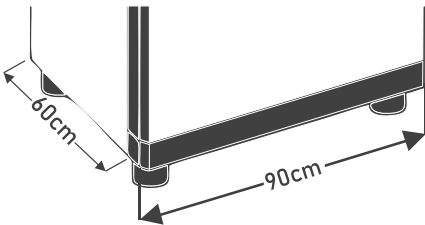

MODEL

Ultra 400 – Gold

- Efficient For Baking Large Items
- Timer Control For Efficient Baking
- Auto Electric Ignition
- Ever Lasting Crystal Metal Look
- Grill System For The Ultimate Grilling
- Premium Quality Knobs

Specifications

Salient Features