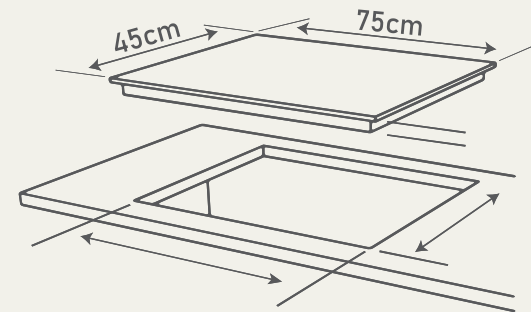

MODEL : MH-293

- Powerful 3 burners and stands for rapid heating of large pots
- Cast Iron Grills
- Electric ignition and smart heating controls
- Self clean like professional cleanliness without the scrubbing
- Metallic knobs for quality feel & long life
- Width 75cm - Depth 45cm