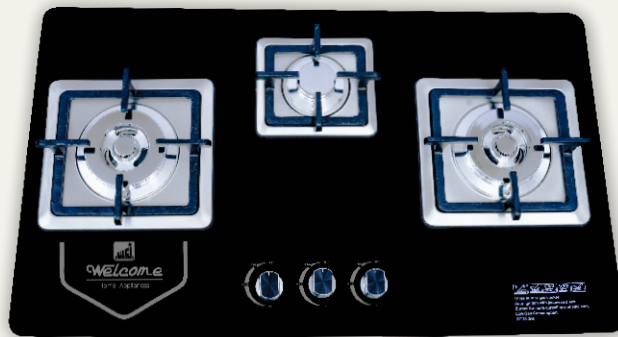

COOKING HOBS

MODEL : WC-3333

- Powerful 3 Brass burners and stands for rapid heating of large pots
- Cast Iron Grills
- Electric ignition and smart heating controls
- Self clean like professional cleanliness without the scrubbing
- Metallic knobs for quality feel & long life
- Width 90cm - Depth 50cm

MODEL : WC-334

- Powerful 3 burners and stands for rapid heating of large pots
- Cast Iron Grills
- Electric ignition and smart heating controls
- Self clean like professional cleanliness without the scrubbing
- Metallic knobs for quality feel & long life
- Width 90cm - Depth 50cm

MODEL : WC-534

- Powerful 5 Brass burners and stands for rapid heating of large pots
- Cast Iron Grills
- Electric ignition and smart heating controls
- Self clean like professional cleanliness without the scrubbing
- Metallic knobs for quality feel & long life
- Width 90cm - Depth 50cm

MODEL : WC-334

- Powerful 3 Chrome Brass burners and stands for rapid heating of large pots
- Cast Iron Grills
- Electric ignition and smart heating controls
- Self clean like professional cleanliness without the scrubbing
- Metallic knobs for quality feel & long life
- Width 90cm - Depth 50cm