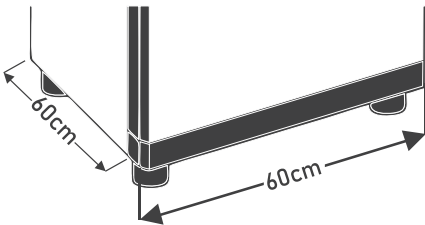

MODEL WC-2400

- Efficient For Baking Large Items
- Timer Control For Efficient Baking
- Auto Electric Ignition
- Ever Lasting Crystal Metal Look
- Grill System For The Ultimate Grilling
- Premium Quality Knobs

Specifications

Salient Features