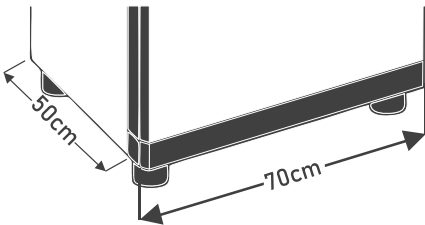

MODEL WC-777

- Efficient For Baking Large Items
- Timer Control For Efficient Baking
- Auto Electric Ignition
- Ever Lasting Crystal Metal Look
- Grill System For The Ultimate Grilling
- Premium Quality Knobs

Specifications

Salient Features