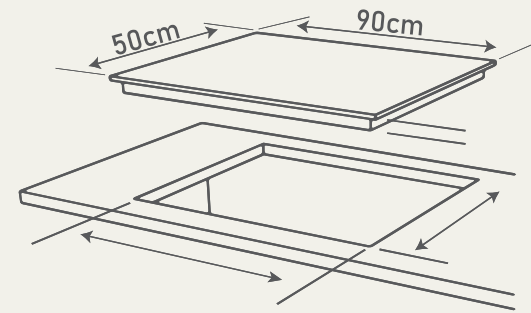

MODEL : WC-534

- Powerful 5 Brass burners and stands for rapid heating of large pots
- Cast Iron Grills
- Electric ignition and smart heating controls
- Self clean like professional cleanliness without the scrubbing
- Metallic knobs for quality feel & long life
- Width 90cm - Depth 50cm