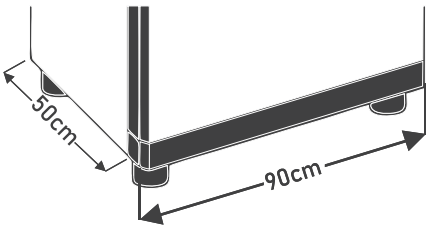

MODEL WC-786

- Efficient For Baking Large Items
- Timer Control For Efficient Baking
- Auto Electric Ignition
- Ever Lasting Crystal Metal Look
- Grill System For The Ultimate Grilling
- Premium Quality Knobs

Specifications

Salient Features