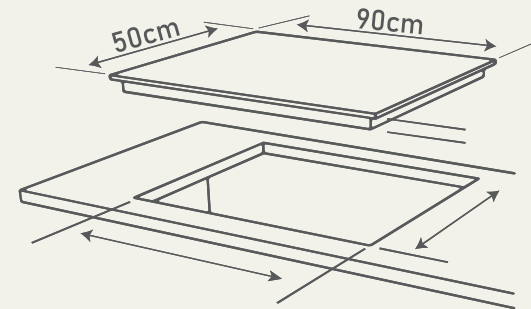

MODEL : WC-334

- Powerful 3 Chrome Brass burners and stands for rapid heating of large pots
- Cast Iron Grills
- Electric ignition and smart heating controls
- Self clean like professional cleanliness without the scrubbing
- Metallic knobs for quality feel & long life
- Width 90cm - Depth 50cm