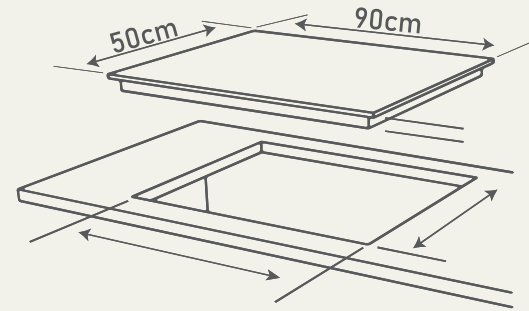

MODEL : WC-334

- Powerful 3 burners and stands for rapid heating of large pots
- Cast Iron Grills
- Electric ignition and smart heating controls
- Self clean like professional cleanliness without the scrubbing
- Metallic knobs for quality feel & long life
- Width 90cm - Depth 50cm