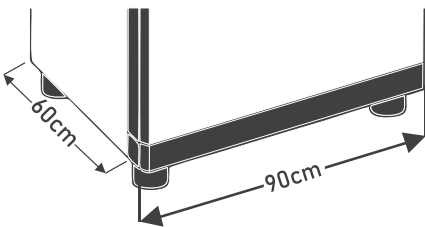

MODEL WC-8000

- Efficient For Baking Large Items
- Timer Control For Efficient Baking
- Auto Electric Ignition
- Ever Lasting Crystal Metal Look
- Grill System For The Ultimate Grilling
- Premium Quality Knobs

Specifications

Salient Features