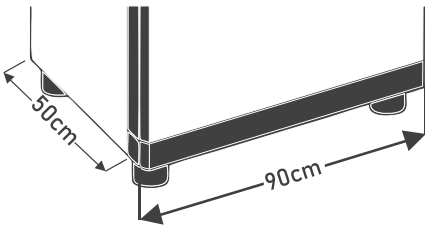

MODEL WC-4000

- Efficient For Baking Large Items
- Timer Control For Efficient Baking
- Auto Electric Ignition
- Ever Lasting Crystal Metal Look
- Grill System For The Ultimate Grilling
- Premium Quality Knobs

Specifications

Salient Features