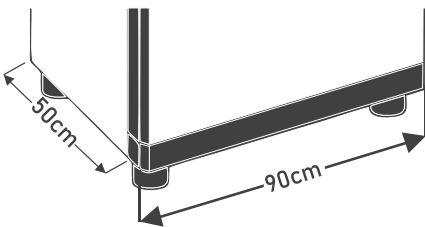

MODEL WC-3500

- Efficient For Baking Large Items
- Timer Control For Efficient Baking
- Auto Electric Ignition
- Ever Lasting Crystal Metal Look
- Grill System For The Ultimate Grilling
- Premium Quality Knobs

Specifications

Salient Features