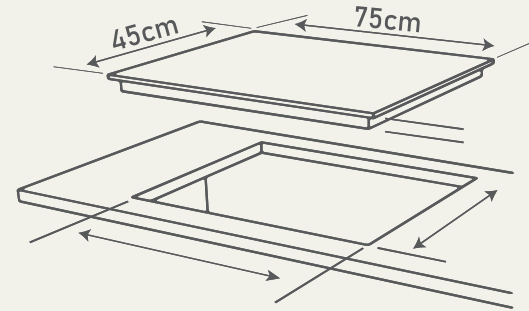

MODEL : WC-193

- Powerful 3 burners and stands for rapid heating of large pots
- Cast Iron Grills
- Electric ignition and smart heating controls
- Self clean like professional cleanliness without the scrubbing
- Metallic knobs for quality feel & long life
- Width 75cm - Depth 45cm

KITCHEN HOOD

- LED Task Lighting
- Noise Reduction Technology
- Powerful 3-Speed Fan
- Low Profile Design
- Touch Controls