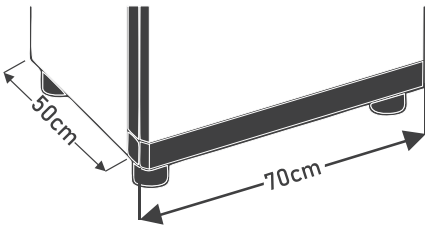

MODEL WC-500

- Efficient For Baking Large Items
- Timer Control For Efficient Baking
- Auto Electric Ignition
- Ever Lasting Crystal Metal Look
- Grill System For The Ultimate Grilling
- Premium Quality Knobs

Specifications

Salient Features