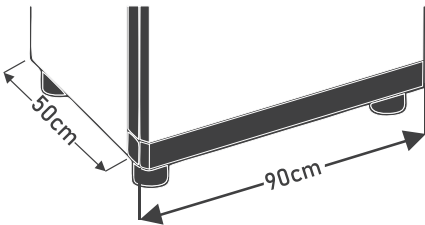

MODEL WC-6002

- Efficient For Baking Large Items
- Timer Control For Efficient Baking
- Auto Electric Ignition
- Ever Lasting Crystal Metal Look
- Grill System For The Ultimate Grilling
- Premium Quality Knobs

Specifications

Salient Features