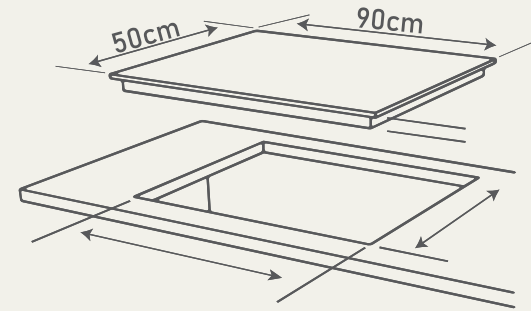

MODEL : WC-534

- Powerful 5 burners and stands for rapid heating of large pots
- Cast Iron Grills
- Electric ignition and smart heating controls
- Self clean like professional cleanliness without the scrubbing
- Metallic knobs for quality feel & long life
- Width 90cm - Depth 50cm