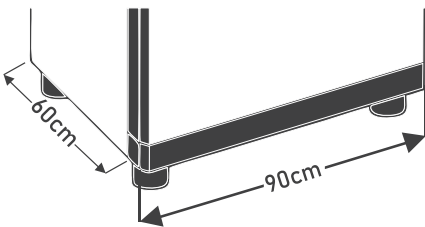

MODEL WC-10000

- Efficient For Baking Large Items
- Timer Control For Efficient Baking
- Auto Electric Ignition
- Ever Lasting Crystal Metal Look
- Grill System For The Ultimate Grilling
- Premium Quality Knobs

Specifications

Salient Features